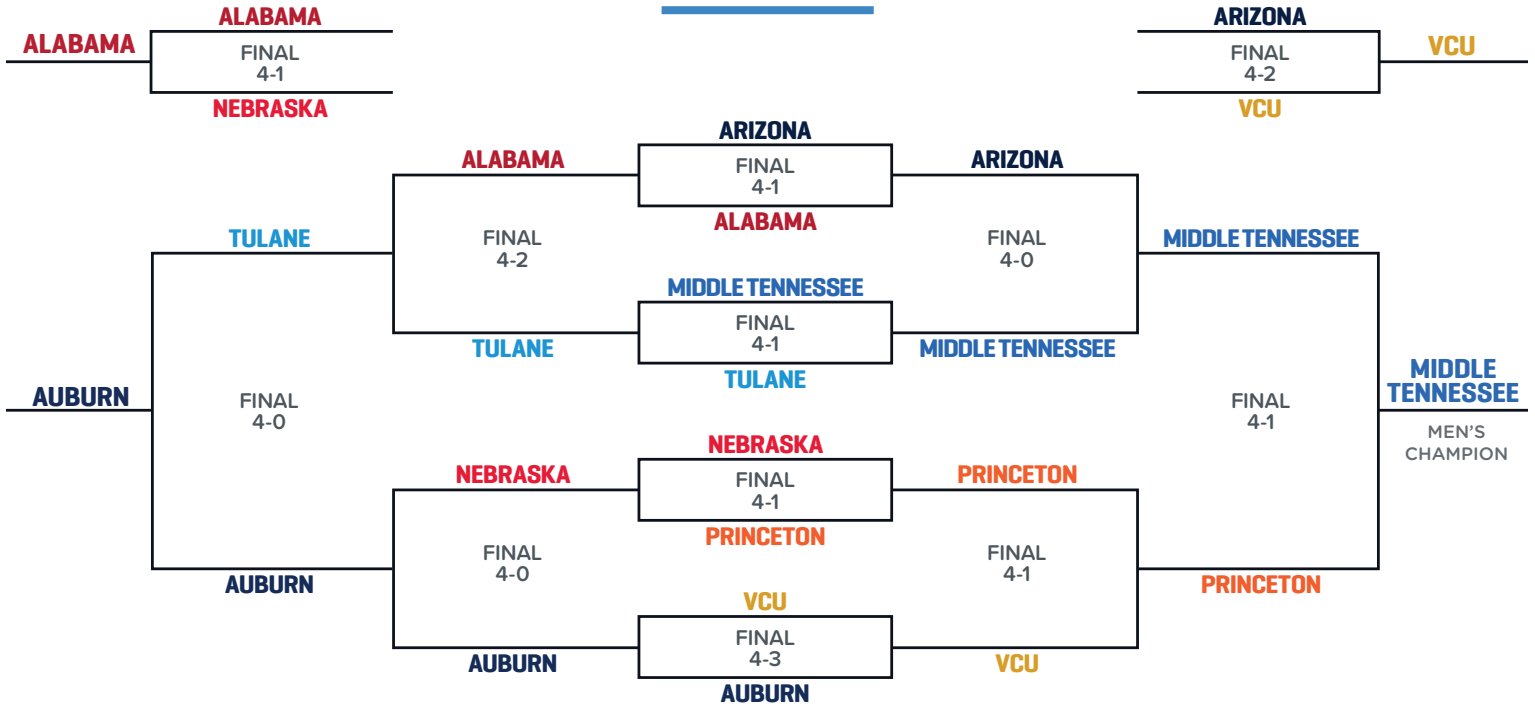

NATIONAL TENNIS CLASSIC

## 2022 MEN'S DRAW

## 2022 WOMEN'S DRAW