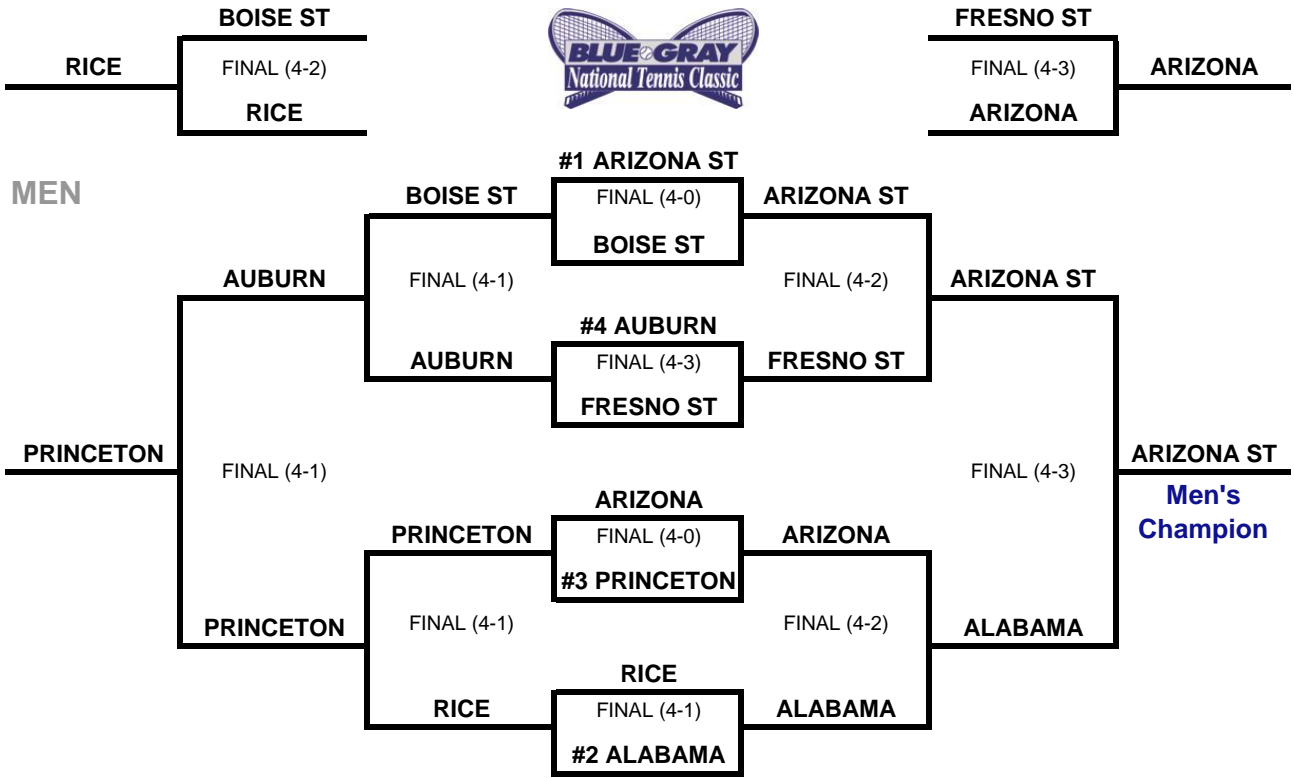

2018 Blue Gray National Tennis Classic Draw

February 24	February 23-24	February 23	February 23-24	February 24
-------------	----------------	-------------	----------------	-------------

LP = Lagoon Park
OC = O'Connor